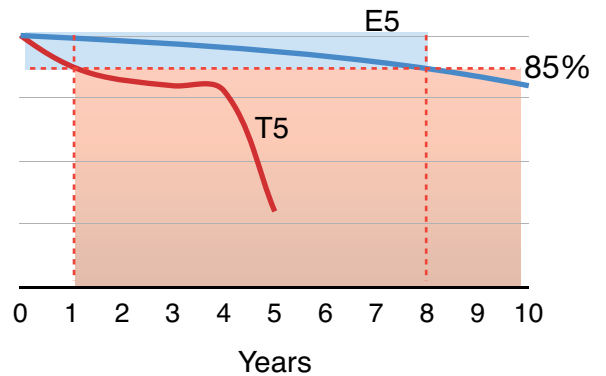

Your T5 will never be a T5 again

The new E5 from Euroquatics (*in partnership with Transcend Lighting*) is a direct replacement for your out-dated T5HO lamps. These new LED based lamps have the same output as T5HO but consume about 45% less power. These new lamps also last up to 8 years and come with an amazing 3 year warranty.

Product Overview

- Approximately 45% average power saving over T5HO
- Directly replace old T5HO lamps (*no rewiring needed*)
- Same output levels as T5HO
- **Starting with 5** amazing color options
- Full range of standard sizes
- NO mercury or other hazardous materials
- 8 year product life
- Amazing light quality and color rendering
- Proprietary and custom LED phosphor technology
- Highly recyclable
- 3 year warranty

E5 vs T5HO Lamp Performance

The red shaded area is where algae growth can spike and overall coral health can be compromised due to poor spectral quality.

*Data is based on 8-10 hours of run time per day any may vary slightly by color.

Color Options

	Warm daylight	6k
	Daylight	10k
	Cool daylight	15k
	Blue Pop™	(450-460nm)
	Marine Pink	

Power Consumption & Sizes

	24" 550 mm	36" 850 mm	48" 1150 mm	60" 1450 mm
E5 Watts	15	23	30	40
T5HO Watts	24	39	54	80