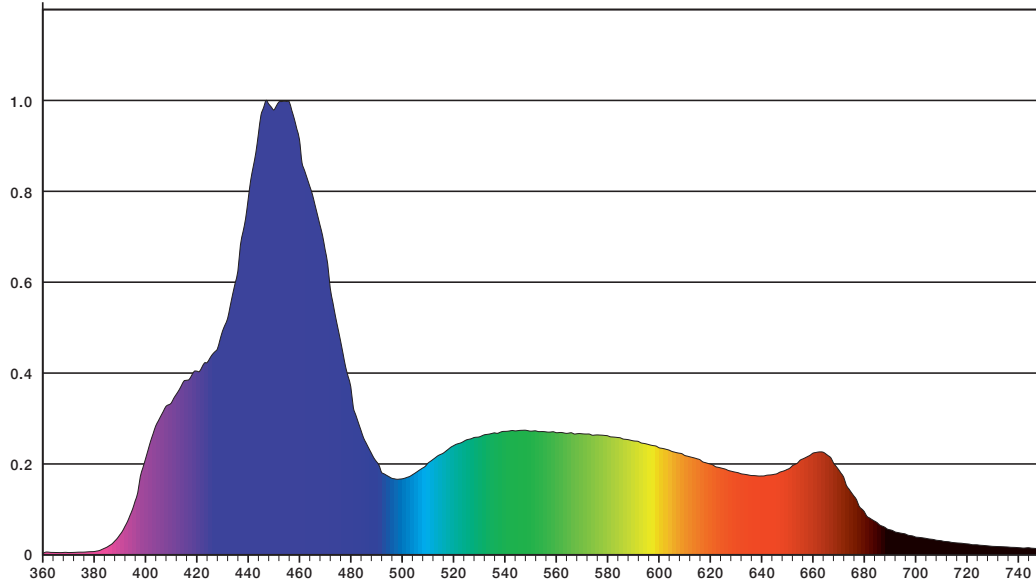

SPECTRAL OUTPUT

SPECIFICATIONS

Features

Built-in WiFi (WPS enabled)	◆
Single-button interface	◆
Free mobile app	◆
Upgradeable	◆
Multiple mounting options	◆
UV LEDs	◆

Lighting Performance

Color Channels	7
Watts	150

LEDs

Total LEDs	42
Cool White LEDs	12
Warm White LEDs (>90CRI)	6
Blue LEDs	6
Royal Blue LEDs	6
Red LEDs	2
Green LEDs	2
Violet LEDs (below 400nm)	8
Temperature	6500k – +20000k

Euroquatics Mobile App

When you want to make a change quickly and easily, we have an app for that. Use it as a remote control to access all your Moods and Programs, and turn your tank into a work of art. Set the time, pick a program and go.